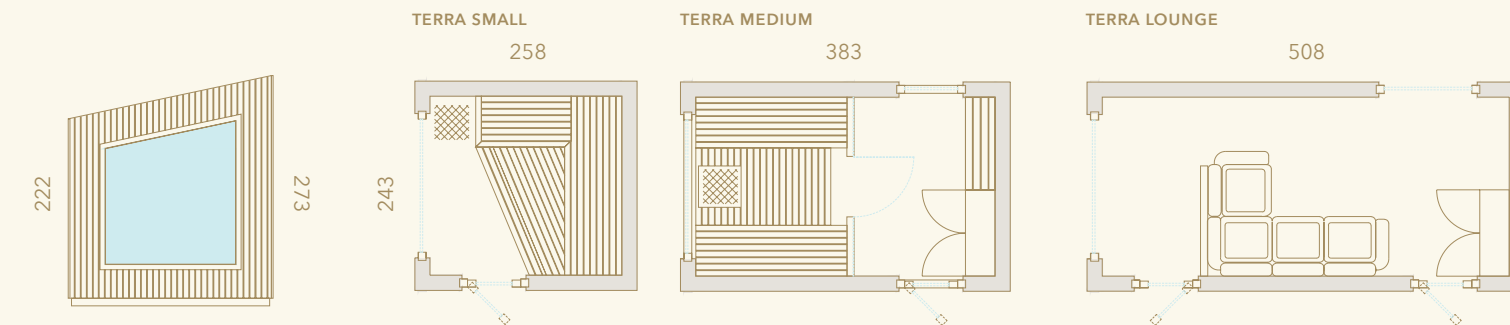

Dimensions