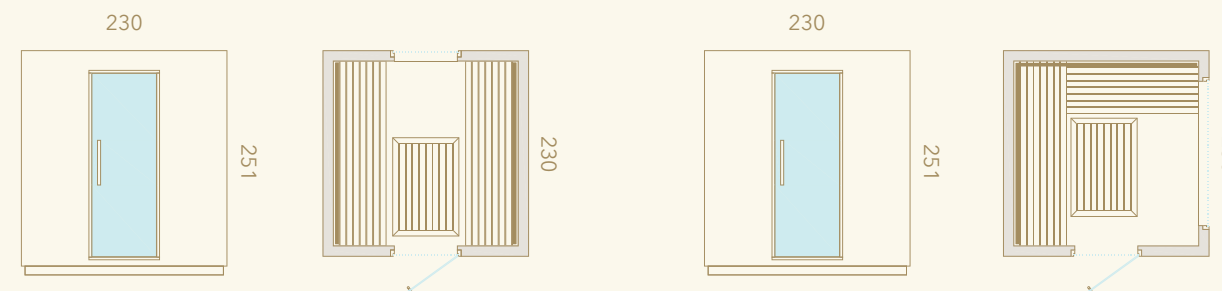

Lighting

Inside the sauna we have high-quality LED lighting.

Two floor plans

GARDA WITH REAR WINDOW
CLT in translucent paint

GARDA WITH SIDE WINDOW
Thermo-pine

Dimensions

Customise your wellbeing

In the design of our saunas, we remain mindful of both ergonomics and the need for the finished products to complement a variety of lifestyles and interiors, as they are often installed in existing ecosystems. That's why we offer such a wide range of models to choose from, with plenty of options to accessorise and personalise them.