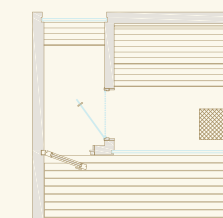

350

283

350

Arti

Simply reinvigorating

Attractive and compact, Arti is a smaller version of the popular Natura model. While it shares many properties with its larger cousin, its smaller size makes it easier to install.