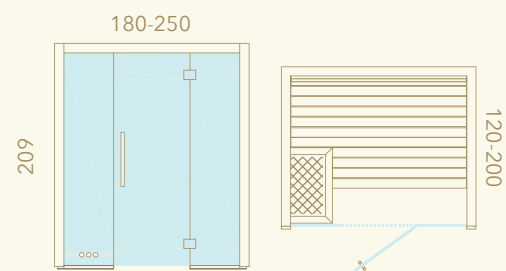

Materials

Aspen
Alder
Thermo-aspen

Irradia

Radiant recreation

A spectacular sauna with bold looks where your body is warmed by infrared technology and your eyes are pampered by the contemporary design.

One glance at Irradia reveals the discrete harmony of wood and glass. By skilfully combining those two materials, we achieve a semi-transparent front, which is both revealing and concealing.

Irradia is created in cooperation with the talented Italian architect Luca Donazzolo.

Key features

Aluminium base frame

The aluminium base frame under the sauna walls is durable, resistant and very suitable for humid rooms.

Floor

The floor is designed to match the overall style and its grids come with rubber strips.

External panelling

External panelling is available for the side and back walls. Side wall options include either solid wood or glass panels.