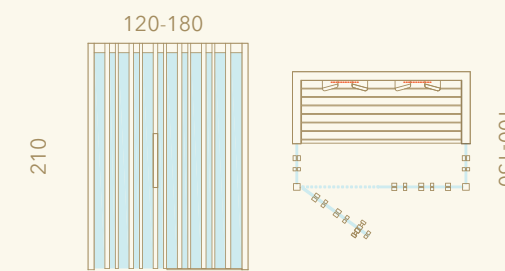

Dimensions

Left- or right-handed opening

Materials

Aspen
Alder
Dark thermo-alder, brushed