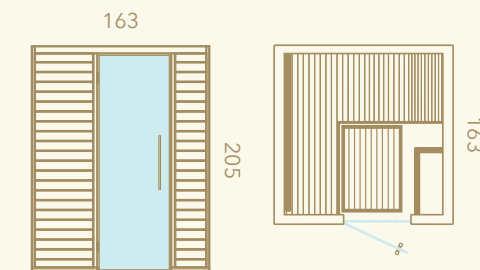

Dimensions

Left- or right-handed opening

Materials

Thermo-aspen