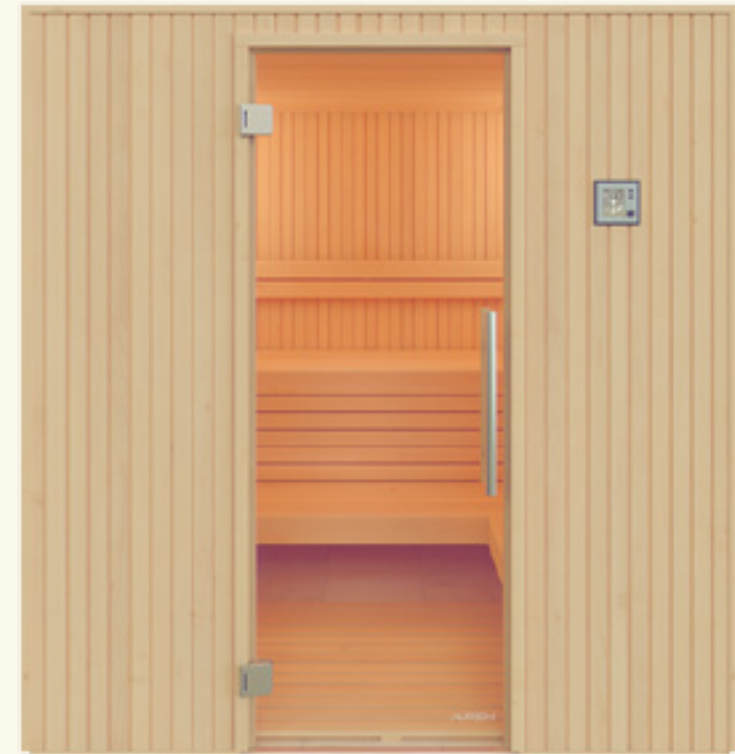

The design features narrow and sharp-edged wall profiles that give this otherwise traditional sauna a modern and intriguingly fresh look. It will fit perfectly anywhere - be it a home gym, hotel room or some other venue.

The aluminium base frame under the sauna walls is durable, resistant and very suitable for humid rooms.

Wooden lamps

Wooden lamps are placed on the inside walls. Lighting is dimmable via remote control.