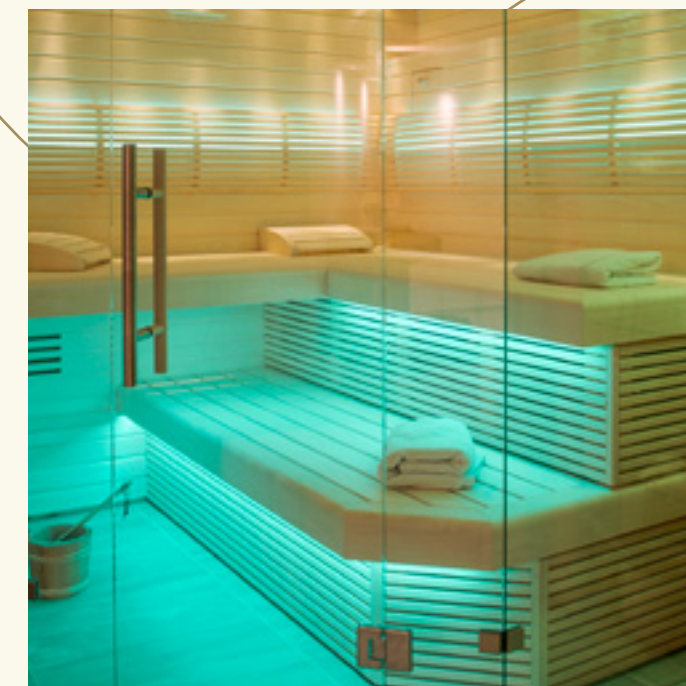

Lighting

Auroom offers the possibility to use a variety of monochrome and RGB lighting solutions. Different control options can also be used.