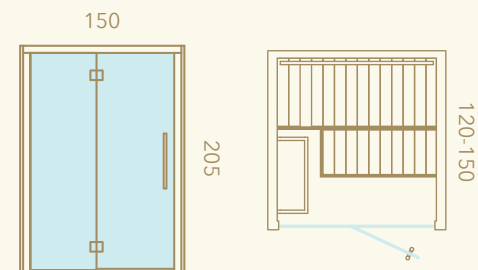

Easy installation

Easy-to-install DIY-sauna approximately 4-6 hours with two people.

Heater

Select heater power of 3.5 or 4.5 kW

Lighting

Lighting with IR sensor switch.

Dimensions

Left- or right-handed opening