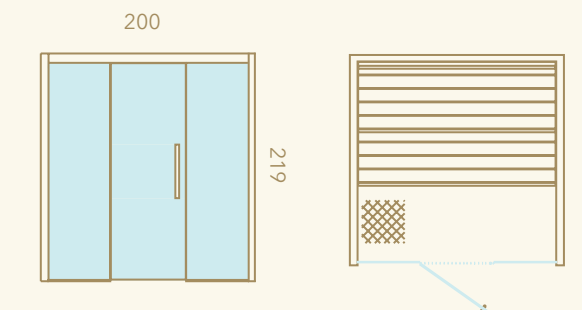

Dimensions

Left- or right-handed opening