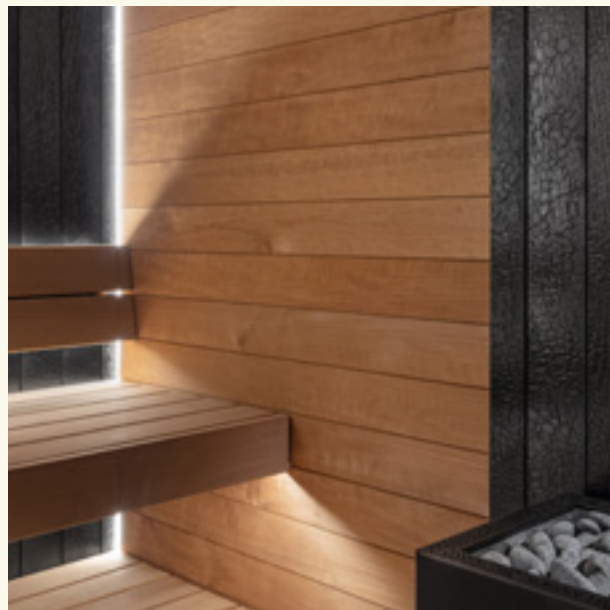

The beauty of choice

To build Auroom saunas, we use both thermally modified and natural timber. You can thermo-treat, brush or paint your sauna.

Our thermo-treatment offers great visual effects: the charming brownish colour can be lighter or darker, depending on the wood type and heating procedure.

The use of painted wood creates another range of options. There are a lot of beautiful tones, so let your imagination take flight.