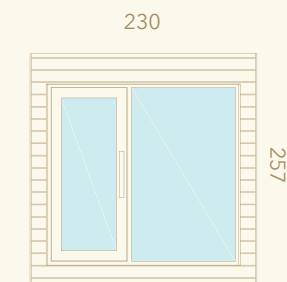

Interior wall panels

Aspen

Alder

Thermo-aspen

Dimensions

Garda

Simply satisfying

Garda is a compact, affordable and flexible outdoor sauna model with a clean, minimalist design that looks equally at home in a modern city or a picturesque countryside setting, bringing you relaxing comfort wherever you are.