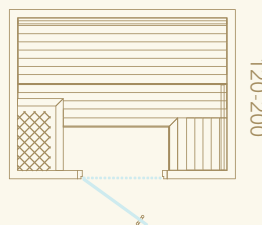

Materials

Thermo-aspen

Aspen

Alder

Dimensions

Left- or right-handed opening

180-250

210