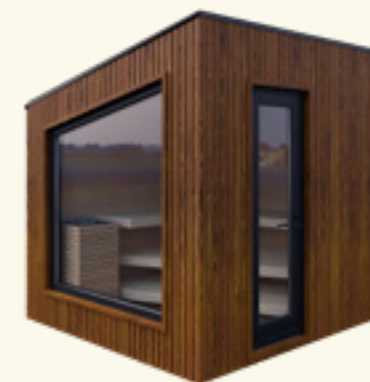

Terra

An adaptable wellness haven

Terra is a flexible modular outdoor sauna that allows you to design your own unique wellness space. The three modules can be used individually or combined, with an optional changing area and versatile relaxation space in addition to the sauna itself. Terra's two design options - the lighter wood shades of the Natural package and the eye-catching colour contrast of the Modern package - also offer a selection of exquisite styles.

With its elegantly sloping roof, Terra's innovative and inviting design creates a dramatic allure from the outside and a luxurious sense of space within - without losing cosiness or privacy.

Terra modules

TERRA SMALL

The smallest and simplest module, with a cosy space that can be used as a standalone sauna or linked to another module.

TERRA MEDIUM

A larger sauna module for those who need that little bit of extra space. In addition to the sauna, it also contains a changing area.

TERRA LOUNGE

A large, luxurious relaxation area that can be adapted to suit your requirements, from an office, studio or rehearsal room to a home cinema or guest bedroom - or simply as a place to relax between steams.

Dimensions

TERRA SMALL AND TERRA LOUNGE MODELS COMBINED

Design packages

NATURAL

This clean, light design features natural wood tones for an open and inviting appearance.

Interior material: natural alder
Exterior material: thermo-pine

MODERN

Bright surfaces combine with dark contrast areas to provide privacy and shade.

Interior material: alder coated with dark-grey wax
Exterior material: thermo-pine with translucent black paint